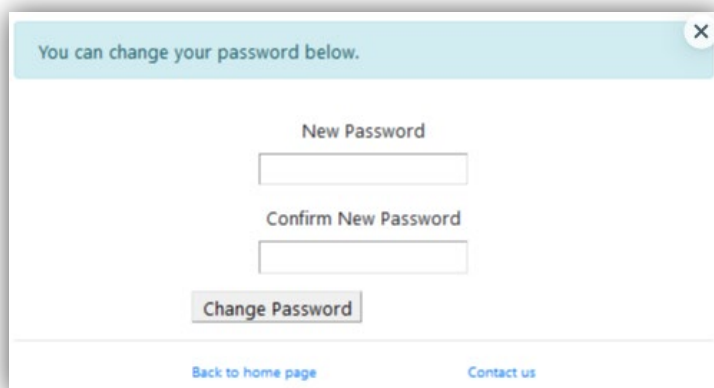

On success you will be redirected to your profile page