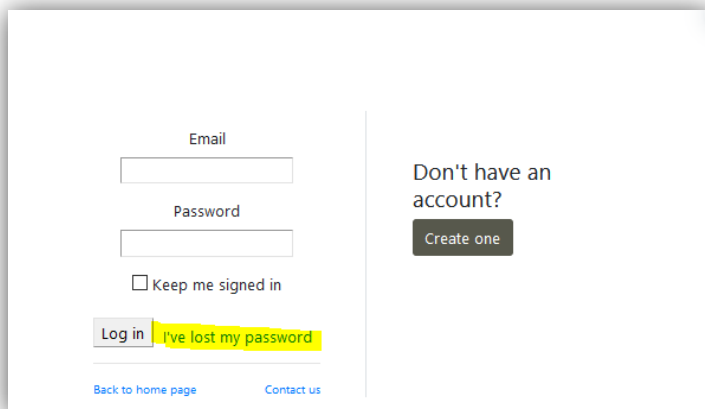

FIRST TIME LOG-IN

Click on the Login link on the IRTENZ website. www.irtenz.org.nz

You will be redirected to the Login screen. Click on the *I've lost my password* link.

A new screen will appear

Enter your email address into the Email field and click the Send me the password reset link button. An email with a reset link will be sent to your email address.

The Reset password email will look like this. Click on the password reset link.

You will be redirected back to the website change password page. Enter your new password into the New Password field and then into the Confirm New Password field. Click the Change Password button to proceed.