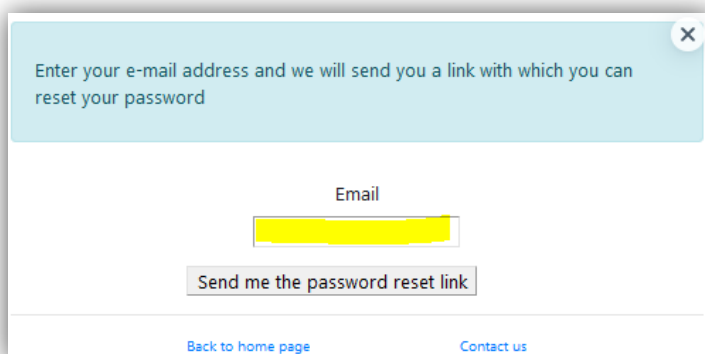

FIRST TIME LOG-IN

Click on the Login link on the IRTENZ website. www.irtenz.org.nz

You will be redirected to the Login screen. Click on the *I've lost my password* link.

A new screen will appear

Enter your email address into the Email field and click the Send me the password reset link button. An email with a reset link will be sent to your email address.

The Reset password email will look like this. Click on the password reset link.

You will be redirected back to the website change password page. Enter your new password into the New Password field and then into the Confirm New Password field. Click the Change Password button to proceed.