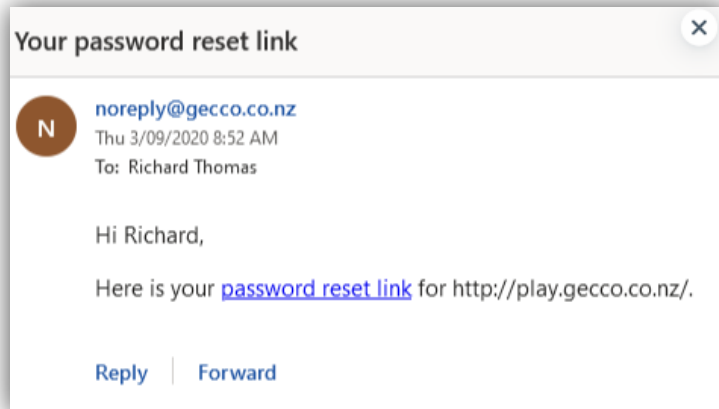

The Reset password email will look like this. Click on the password reset link.

You will be redirected back to the website change password page. Enter your new password into the New Password field and then into the Confirm New Password field. Click the Change Password button to proceed.